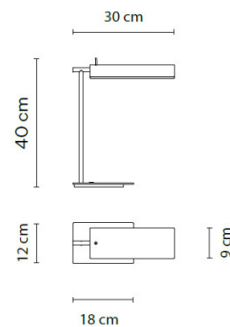

PRODUCT SPECIFICATION

Light Source: 3635: 3.4W, 2700K, 331 Lumens
3637: 2 x 3.4W, 2700K, 662 Lumens

IP Code: 20

Dimming: Integrated dimmer on the product.

Dimensions: 3635:
Height: 40cm
Width: 30cm
Base: 18cm

3637:
Height: 40cm
Width: 55cm
Base: 18cm

Cable Length: 250cm

3635

3637

For all sales and technical enquiries, please contact:

+44 (0)114 263 4266

info@davidvillagelighting.co.uk

www.davidvillagelighting.co.uk