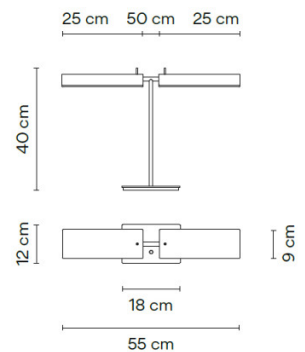

PRODUCT SPECIFICATION

Light Source: 3635: 3.4W, 2700K, 331 Lumens
3637: 2 x 3.4W, 2700K, 662 Lumens

IP Code: 20

Dimming: Integrated dimmer on the product.

Dimensions: 3635:
Height: 40cm
Width: 30cm
Base: 18cm

3637:
Height: 40cm
Width: 55cm
Base: 18cm

Cable Length: 250cm

3635

3637

For all sales and technical enquiries, please contact:

+44 (0)114 263 4266

info@davidvillagelighting.co.uk

www.davidvillagelighting.co.uk