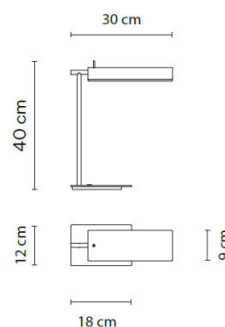

PRODUCT SPECIFICATION

Light Source: **Single (3635):** 3.4W, 2700K, 331 Lumens
Double (3637): 2 x 3.4W, 2700K, 662 Lumens

IP Code: 20

Dimming: Integrated dimmer on the product.

Dimensions: Single (3635):
Height: 40cm
Width: 30cm
Base: 18cm

Double (3637):
Height: 40cm
Width: 55cm
Base: 18cm

Cable Length: 250cm

Single (3635)

Double (3637)

For all sales and technical enquiries, please contact:

+44 (0)114 263 4266

info@davidvillagelighting.co.uk

www.davidvillagelighting.co.uk