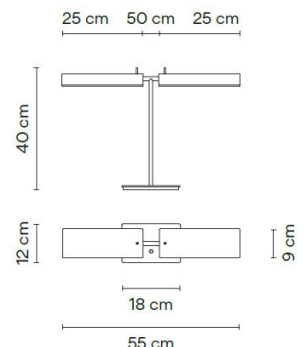

PRODUCT SPECIFICATION

Light Source: **Single (3635):** 3.4W, 2700K, 331 Lumens
Double (3637): 2 x 3.4W, 2700K, 662 Lumens

IP Code: 20

Dimming: Integrated dimmer on the product.

Dimensions: Single (3635):
Height: 40cm
Width: 30cm
Base: 18cm

Double (3637):
Height: 40cm
Width: 55cm
Base: 18cm

Cable Length: 250cm

Single (3635)

Double (3637)

For all sales and technical enquiries, please contact:

+44 (0)114 263 4266

info@davidvillagelighting.co.uk

www.davidvillagelighting.co.uk