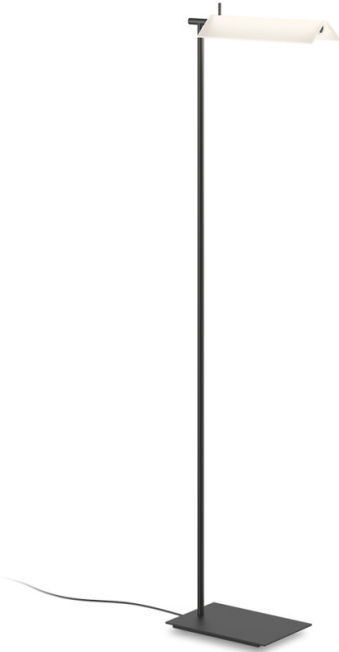

# Vibia Asia LED Floor Lamp

LA11468/F

SOURCE: <https://www.davidvillagelighting.co.uk/product/Vibia-Asia-LED-Floor-Lamp/10002821>

### Vibia Asia LED Floor Lamp

Vibia Asia LED Floor Lamp combines precision and serenity in a floor version that extends the gesture of the Asia design. The lacquered glass shade keeps the pitched-roof form of the collection, filtering the light with a soft, translucent quality.

The shade uses a Volumetric Diffuser effect, giving subtly directed, diffused light that creates a soft hierarchy on the illuminated surface. Its form is described by Vibia as warm and architectural, with Black, Warm White, and Beige finishes available.

## PRODUCT SPECIFICATION

**Light Source:** 3.4W, 2700K, 331 Lumens

**IP Code:** 20

**Dimming:** In-line dimmer included on cable.

**Dimensions:** Height: 146cm  
 Depth: 30cm  
 Base Length: 22cm

Cable Length: 250cm