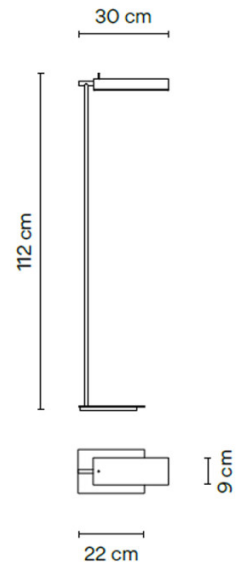

## PRODUCT SPECIFICATION

**Light Source:** 3.4W, 2700K, 331 Lumens

**IP Code:** 20

**Dimming:** In-line dimmer included on cable.

**Dimensions:** Height: 146cm  
 Depth: 30cm  
 Base Length: 22cm

Cable Length: 250cm