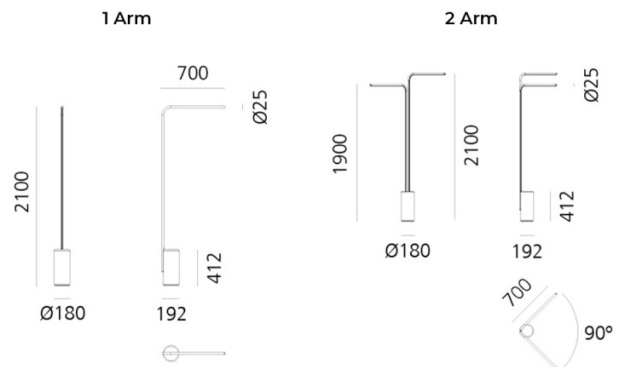

The Veil Floor Lamp is available in 1 Arm and 2 Arms versions, both in a Grey finish. The 1 Arm version offers a more restrained presence for living rooms, reading areas, bedrooms and lounge spaces, while the 2 Arms version gives a broader and more sculptural composition for larger interiors, hospitality settings and professional environments. With its soft light output, CRI 90 colour rendering and 210cm height, Veil works well where a floor lamp needs to feel architectural without overpowering the room.

PRODUCT SPECIFICATION

Light Source: 1 Arm: 28W, 3000K, 886 Lumens
2 Arm: 53W, 3000K, 1586 Lumens

IP Code: 20

Dimming: Dimmable via the Artemide App

Dimensions: 1 Arm:
Height: 210cm
Width: 70cm
Base: Ø18cm

2 Arm:
Height: 210cm
Width: 70cm
Base: Ø18cm

Cable Length: 180cm

For all sales and technical enquiries, please contact:

+44 (0)114 263 4266

info@davidvillagelighting.co.uk

www.davidvillagelighting.co.uk