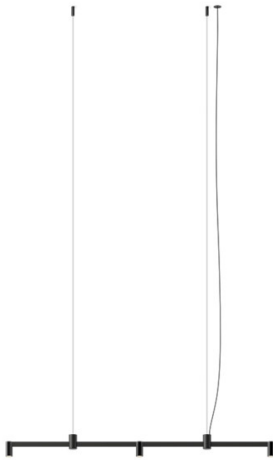

VIBIA

LA11466/L

Vibia Nexum Lineal LED Pendant / Ceiling Light

SOURCE: <https://www.davidvillagelighting.co.uk/product/Vibia-Nexum-Lineal-LED-Pendant-Ceiling-Light/10002814>

PRODUCT DESCRIPTION

Designer: Arik Levy

Vibia Nexum Lineal LED Pendant / Ceiling Light

The Vibia Nexum Lineal LED Pendant / Ceiling Light is designed for spaces where illumination needs to follow a clear, continuous path. Its slim black aluminium structure carries a series of precisely positioned LED points, creating a linear rhythm that works well above kitchen islands, dining tables, counters, workstations and corridors. The downlighting models (5120, 5122 and 5124) can be installed as either ceiling-mounted or suspended versions, while the dedicated suspended models (5150, 5152 and 5154) add uplighting for a more expansive ambient effect.

Available in 120cm, 180cm and 270cm lengths, the Lineal typology gives Nexum a more directional and architectural character. The integrated 3000K LED source provides warm, controlled illumination, with larger models giving greater coverage across long surfaces and circulation routes. Additional spots may also be specified where required.

Please note, 2700K, 3500K and 4000K options are available.
[Contact us](#) for pricing and information.