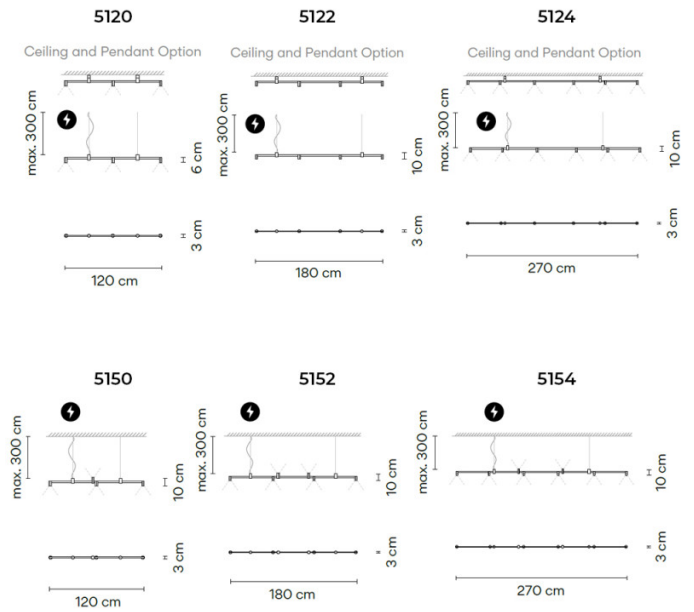

Please note, 2700K, 3500K and 4000K options are available.
[Contact us](#) for pricing and information.

PRODUCT SPECIFICATION

Light Source: **5120:** 3 x 5W, 3000K, 951 Lumens
5122, 5150: 4 x 5W, 3000K, 1268 Lumens
5124, 5152: 6 x 5W, 3000K, 1902 Lumens
5154: 8 x 5W, 3000K, 2536 Lumens

5122, 5152:

Height: 10cm
Length: 180cm
Width: 3cm

5124, 5154:

Height: 10cm
Length: 270cm
Width: 3cm

5150:

Height: 10cm
Length: 120cm
Width: 3cm

Cable Length: 300cm (Max)

For all sales and technical enquiries, please contact: