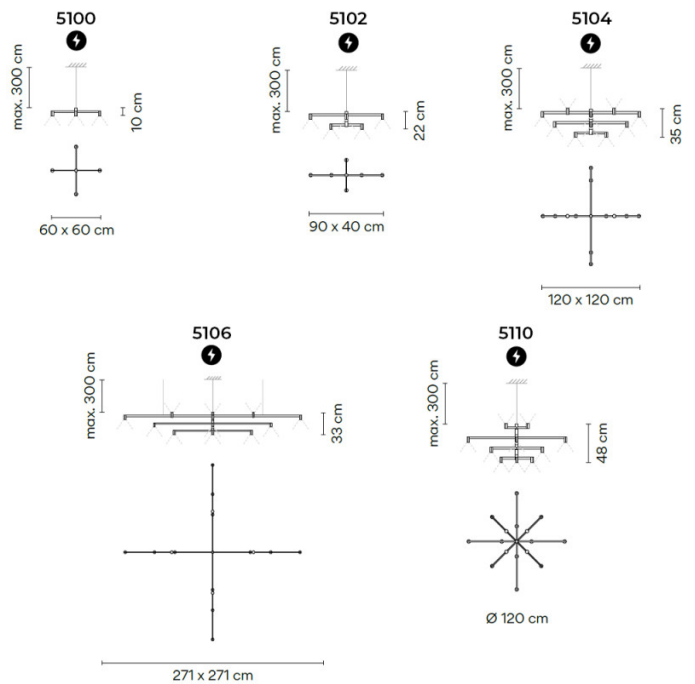

PRODUCT SPECIFICATION

Light Source: **5100:** 4 x 5W, 3000K, 1268 Lumens
5102: 6 x 5W, 3000K, 1902 Lumens
5104: 12 x 5W, 3000K, 3804 Lumens
5106, 5110: 16 x 5W, 3000K, 5072 Lumens

IP Code: 20

Dimming: Multiple dimming options including on/off, DALI, Push, 1-10V or Casambi. Please consult your electrician, additional wiring may be required on site.

Dimensions: 5100:

Height: 10cm
Length: 60cm
Width: 60cm

5102:

Height: 22cm
Length: 90cm
Width: 40cm

5104:

Height: 35cm
Length: 120cm
Width: 120cm

5106:

Height: 33cm
Length: 271cm
Width: 271cm

5110:

Height: 48cm
Structure: Ø120cm

Cable Length: 300cm (Max)

For all sales and technical enquiries, please contact:

+44 (0)114 263 4266

info@davidvillagelighting.co.uk

www.davidvillagelighting.co.uk