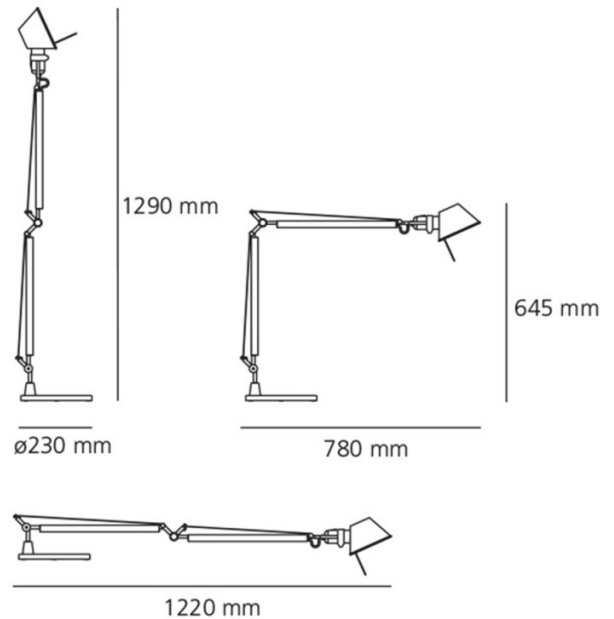

The articulated arm system remains central to the design. An innovative spring mechanism allows the lamp to be adjusted in height and tilt, while the movable head directs light exactly where it is needed. This listed version is supplied with the aluminium table base, so the composition stays focused on the classic desk format rather than the interchangeable clamp or fixed support options.

PRODUCT SPECIFICATION

- Light Source:** 8W, 3000K, 761 Lumens
- IP Code:** 20
- Dimming:** Integrated dimmer on the product.
- Dimensions:** Height: 64.5cm
Length: 78cm
Base: Ø23cm
Max Extension Height: 129cm
Max Extension Length: 122cm
- Cable Length: 120cm