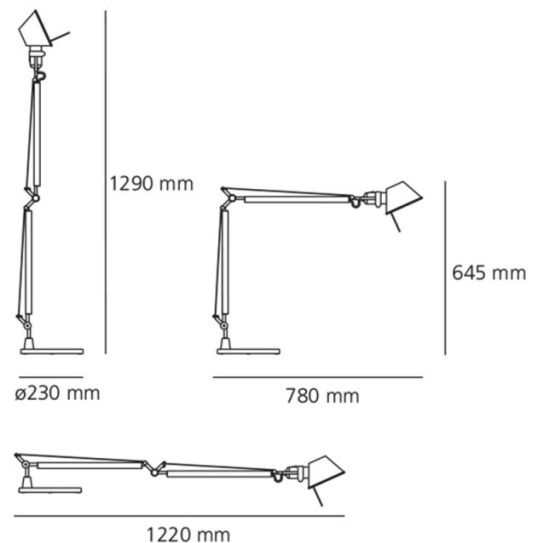

The head is adjustable in all directions and fitted with a stamped aluminium reflector for uniform light distribution, while the articulated arm system uses an innovative spring mechanism so the lamp can be adjusted in height and tilt with precision. That combination is what makes Tolomeo work equally well as a desk lamp, a reading light, or a table lamp for more relaxed settings. Best suited for desks, home workspaces, side tables, reading corners, and other interiors where an adjustable task light is needed with a more substantial format.

PRODUCT SPECIFICATION

- Light Source:** 1 x Max 12W E27 LED (Excluded)
- IP Code:** 20
- Dimming:** Integrated on/off switch on the product.
- Dimensions:**
 - Height: 64.5cm
 - Length: 78cm
 - Base: Ø23cm
 - Max Extension Height: 129cm
 - Max Extension Length: 122cm