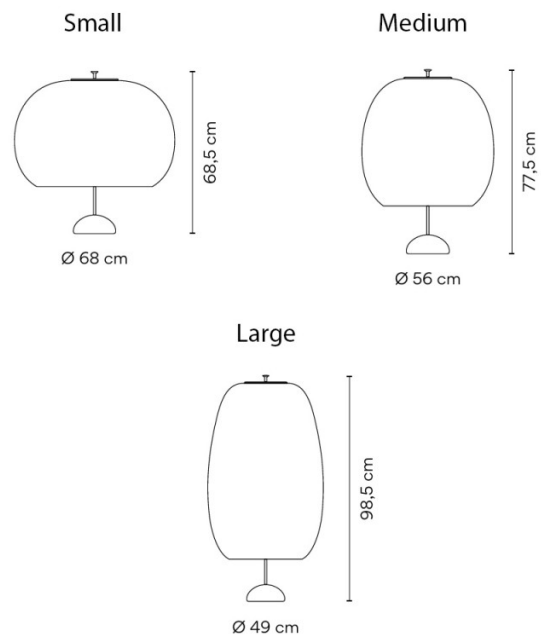

## PRODUCT SPECIFICATION

**Light Source:** 6W, 2700K, 1440 Lumens

**IP Code:** 65

**Dimming:** Integrated dimmer on product.

**Dimensions: Small**  
 Ø68cm  
 Height: 68.5cm

**Medium**  
 Ø56cm  
 Height: 77.5cm

**Large**  
 Ø49cm  
 Height: 98.5cm

Charging Cable Length: 300cm

**For all sales and technical enquiries, please contact:**

+44 (0)114 263 4266

[info@davidvillagelighting.co.uk](mailto:info@davidvillagelighting.co.uk)