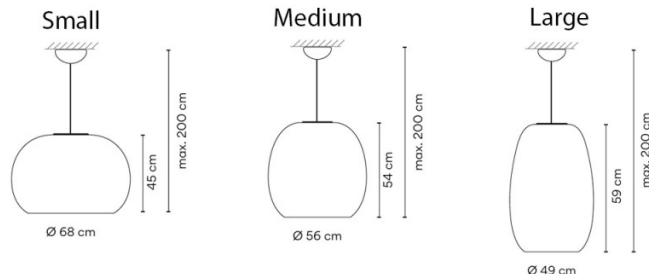

Dimensions: Small:
 Ø68cm
 Shade Height: 45cm

Medium:
 Ø56cm
 Shade Height: 54cm

Large:
 Ø49cm
 Shade Height: 59cm

Cable Length: Max. 200cm
 Stem Length: 106 / 150cm

Cable

Stem

For all sales and technical enquiries, please contact: