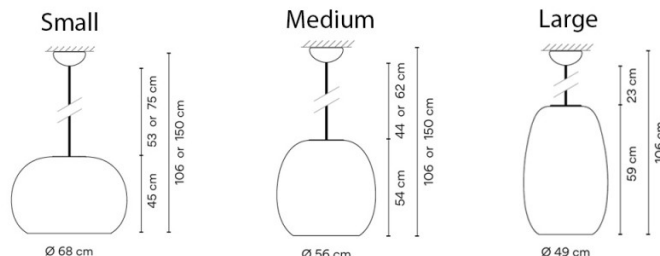

Dimensions: Small:
 Ø68cm
 Shade Height: 45cm

Medium:
 Ø56cm
 Shade Height: 54cm

Large:
 Ø49cm
 Shade Height: 59cm

Cable Length: Max. 200cm
 Stem Length: 106 / 150cm

Cable

Stem

For all sales and technical enquiries, please contact: