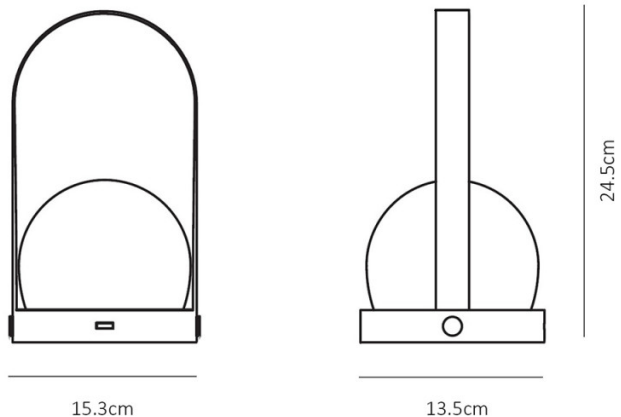

## PRODUCT SPECIFICATION

**Light Source:** 2.5W, 2700K, 250 Lumens

**IP Code:** 44

**Dimming:** Integrated dimmer included on product.

**Dimensions:** Height: 24.5cm  
Depth: 13.5cm  
Width: 15.3cm  
Charger Cable: 80cm