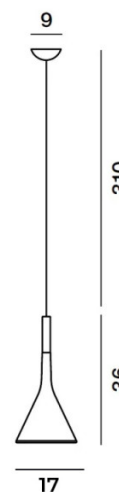

CLEARANCE
OFFERS

LA6286/CL

Foscarini Aplomb Pendant CLEARANCE EX-DISPLAY

SOURCE: <https://www.davidvillagelighting.co.uk/product/Foscarini-Aplomb-Pendant-CLEARANCE-EX-DISPLAY/10002805>

PRODUCT DESCRIPTION

Designer: Paolo Lucidi & Luca Pevere

Foscarini Aplomb Pendant

EX-DISPLAY, PACKED IN A-GRADE ORIGINAL PACKAGING. SLIGHT SIGNS OF WEAR AND TEAR. SEE IMAGES FOR EXACT CONDITION.

1 x Grey Available.

The Aplomb Pendant is a contemporary and sleek light that is made to be used as a spotlight. Made from lovely hand-poured concrete, this pendant has a unique aesthetic that is elegant and classic, despite being made from an industrial material. The Foscarini Aplomb has a lampshade that encases the light source, creating a glow that is direct and precise. Wonderful to hang over tables and surfaces, this pendant light is best utilised in kitchen and dining areas, looking good over a breakfast bar or kitchen island. You can use one for a smaller surface or buy several to line bigger areas.

PRODUCT SPECIFICATION

Light Source: 1 x Max 20W GU10 PAR 16 (Excluded)

IP Code: 20

Dimming: Dimmable via mains phase dimming.

Dimensions: Shade: Ø17cm
Shade Height: 36cm
Ceiling Rose: Ø9cm
Cable Length: 310cm