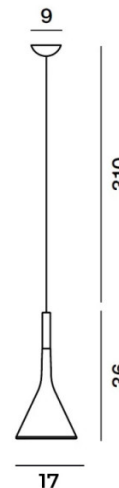

CLEARANCE
OFFERS

Foscarini Aplomb Pendant
CLEARANCE EX-DISPLAY

LA6286/CLEARANCE

SOURCE: <https://www.davidvillagelighting.co.uk/product/Foscarini-Aplomb-Pendant-CLEARANCE-EX-DISPLAY/10002804>

PRODUCT DESCRIPTION

Designer: Paolo Lucidi & Luca Pevere

Foscarini Aplomb Pendant

EX-DISPLAY, PACKED IN A-GRADE ORIGINAL PACKAGING. SLIGHT SIGNS OF WEAR AND TEAR. SEE IMAGES FOR EXACT CONDITION.

1 x Grey Available.

The Aplomb Pendant is a contemporary and sleek light that is made to be used as a spotlight. Made from lovely hand-poured concrete, this pendant has a unique aesthetic that is elegant and classic, despite being made from an industrial material. The Foscarini Aplomb has a lampshade that encases the light source, creating a glow that is direct and precise. Wonderful to hang over tables and surfaces, this pendant light is best utilised in kitchen and dining areas, looking good over a breakfast bar or kitchen island. You can use one for a smaller surface or buy several to line bigger areas.

PRODUCT SPECIFICATION

Light Source: 1 x Max 20W GU10 PAR 16 (Excluded)

IP Code: 20

Dimming: Dimmable via mains phase dimming.

Dimensions: Shade: Ø17cm
Shade Height: 36cm
Ceiling Rose: Ø9cm
Cable Length: 310cm