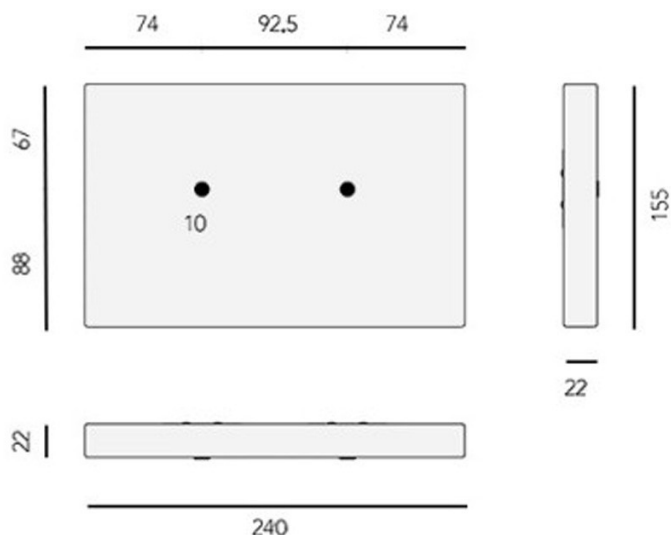

PRODUCT SPECIFICATION

Light Source: 8 x Max 15W LED E27 (Excluded)

IP Code: 20

Dimming: Dimmable via mains phase dimming.

Dimensions: Height: 155cm
Width: 240cm
Depth: 22cm

For all sales and technical enquiries, please contact: