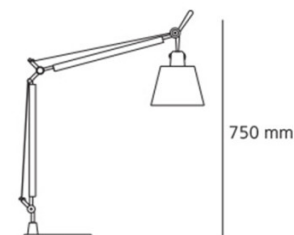

PRODUCT SPECIFICATION

Light Source: 1 x Max 8W E27 LED (Excluded)

IP Code: 20

Dimming: In-line on/off switch included on cable.

Dimensions: Height: 66cm
Shade: Ø18cm
Base: Ø23cm
Max Extension Height: 75cm
Max Extension Length: 108cm
Cable Length: 120cm