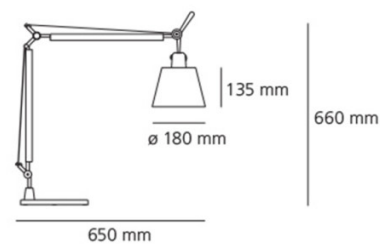

PRODUCT SPECIFICATION

Light Source: 1 x Max 8W E27 LED (Excluded)

IP Code: 20

Dimming: In-line on/off switch included on cable.

Dimensions: Height: 66cm
Shade: Ø18cm
Base: Ø23cm
Max Extension Height: 75cm
Max Extension Length: 108cm
Cable Length: 120cm