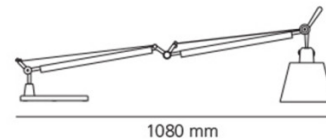

PRODUCT SPECIFICATION

Light Source: 1 x Max 8W E27 LED (Excluded)

IP Code: 20

Dimming: In-line on/off switch included on cable.

Dimensions: Height: 66cm
Shade: Ø18cm
Base: Ø23cm
Max Extension Height: 75cm
Max Extension Length: 108cm
Cable Length: 120cm