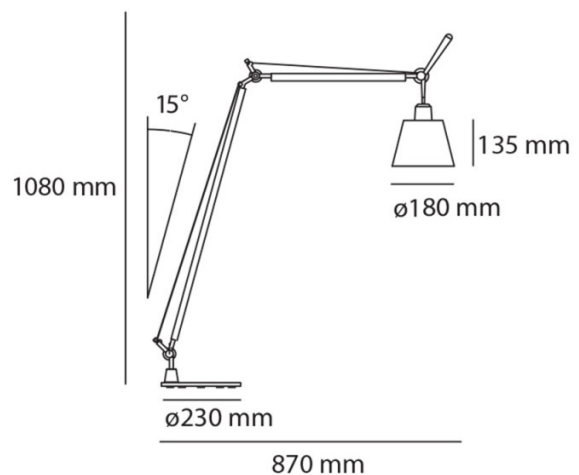

PRODUCT SPECIFICATION

Light Source: 1 x Max 8W E27 (Excluded)

IP Code: 20

Dimming: Integrated on/off switch on the product.

Dimensions: Height: 108cm
Shade: Ø18cm
Max Extension Length: 87cm
Cable Length: 180cm