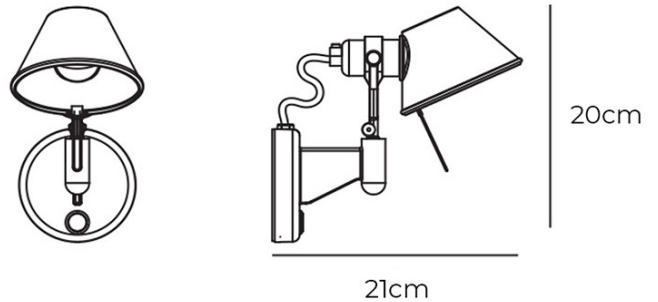

The Faretto is a simpler arrangement than the arm versions. The head is fixed to the wall support, but it can still be aimed for reading, work surfaces, or more localised light. This page includes Tolomeo Faretto and Tolomeo Micro Faretto, with switched and unswitched versions. Artemide Tolomeo Faretto Wall Light comes in Aluminium. Best suited for bedside tables, reading chairs, hallways, kitchen worktops, desks, and other places where a small adjustable wall light is more practical than a table lamp.

PRODUCT SPECIFICATION

Light Source: 1 x Max 6W E14 (Excluded)

IP Code: 20

Dimming: Integrated on/off switch on the product.

Dimensions: Height: 20cm
Depth: 21cm

For all sales and technical enquiries, please contact: