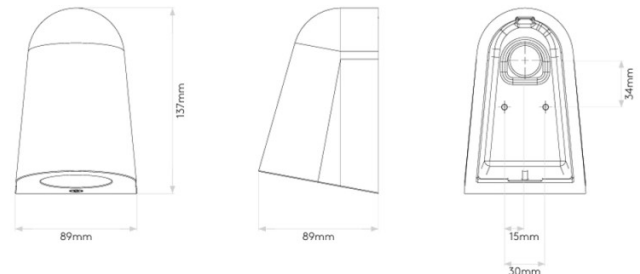

Best suited to coastal homes, exterior walls, entrances, porches, patios, and bathroom zone 2 or 3 wall lighting.

PRODUCT SPECIFICATION

Light Source: 1 x Max 6W GU10 LED (Excluded)

IP Code: 44

Dimming: Dimmable via mains phase dimming.

Dimensions: Height: 13.7cm
Width: 8.9cm
Depth: 8.9cm

For all sales and technical enquiries, please contact:

+44 (0)114 263 4266

info@davidvillagelighting.co.uk

www.davidvillagelighting.co.uk