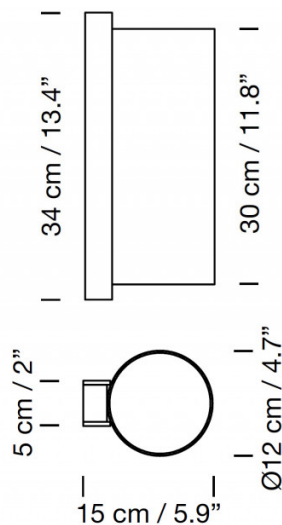

PRODUCT DESCRIPTION

Designer: Miguel Milá

Santa & Cole TMM Metalico Wall Light

EX-DISPLAY, BOXED IN A-GRADE ORIGINAL PACKAGING. SLIGHT SIGNS OF WEAR AND TEAR TO THE BACK PLATE. SEE IMAGES FOR EXACT CONDITION.
1 x Satin Nickel/White Available.

PRODUCT SPECIFICATION

- Light Source:** 1 x Max 3.4W E27 LED (included)
- IP Code:** 20
- Dimming:** Dimmable via mains phase dimming.
- Dimensions:** Shade: Ø12cm
 Shade Height: 30cm
 Depth: 15cm
 Height: 34cm