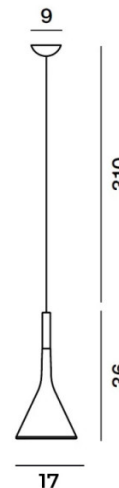

CLEARANCE
OFFERS

LA6286/CLEAR

Foscarini Aplomb Pendant CLEARANCE EX-DISPLAY

SOURCE: <https://www.davidvillagelighting.co.uk/product/Foscarini-Aplomb-Pendant-CLEARANCE-EX-DISPLAY/10002793>

PRODUCT DESCRIPTION

Designer: Paolo Lucidi & Luca Pevere

Foscarini Aplomb Pendant

EX-DISPLAY, PACKED IN A-GRADE ORIGINAL PACKAGING. SLIGHT SIGNS OF WEAR AND TEAR. SEE IMAGES FOR EXACT CONDITION.

1 x Grey Available.

The Aplomb Pendant is a contemporary and sleek light that is made to be used as a spotlight. Made from lovely hand-poured concrete, this pendant has a unique aesthetic that is elegant and classic, despite being made from an industrial material. The Foscarini Aplomb has a lampshade that encases the light source, creating a glow that is direct and precise. Wonderful to hang over tables and surfaces, this pendant light is best utilised in kitchen and dining areas, looking good over a breakfast bar or kitchen island. You can use one for a smaller surface or buy several to line bigger areas.

PRODUCT SPECIFICATION

Light Source: 1 x Max 20W GU10 PAR 16 (Excluded)

IP Code: 20

Dimming: Dimmable via mains phase dimming.

Dimensions: Shade: Ø17cm
Shade Height: 36cm
Ceiling Rose: Ø9cm
Cable Length: 310cm