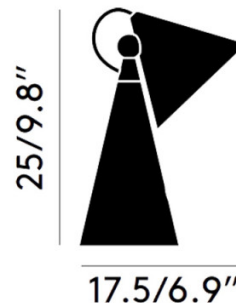

The conical shade features a Fresnel lens that magnifies light, focusing it into an intense beam that illuminates its surroundings. The shade, which balances elegantly on its frame, is adjustable, allowing you to focus light to where it's required. The Pose Portable is equipped with a three-step dimmable LED. Whether you need a strong task light on your desk to work under, or a softer, ambient glow to illuminate a garden table, the versatile light from the Pose can be adjusted to suit your needs.

PRODUCT SPECIFICATION

Light Source: 3W, 3000K, 220 Lumens

IP Code: 20

Dimming: Integrated dimmer on the product.

Dimensions: Height: 25cm
Depth: 17.5cm
Charging Cable Length: 200cm

For all sales and technical enquiries, please contact: