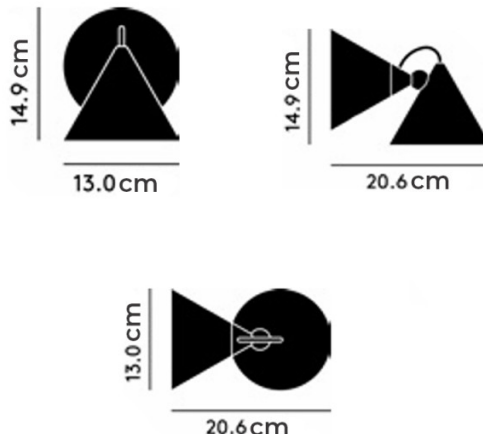

## PRODUCT SPECIFICATION

- Light Source:** 6W, 2700K, 800 Lumens
- IP Code:** 20
- Dimming:** Dimmable using leading edge and trailing edge.
- Dimensions:** Height: 14.9cm  
Width: 13cm  
Depth: 20.6cm