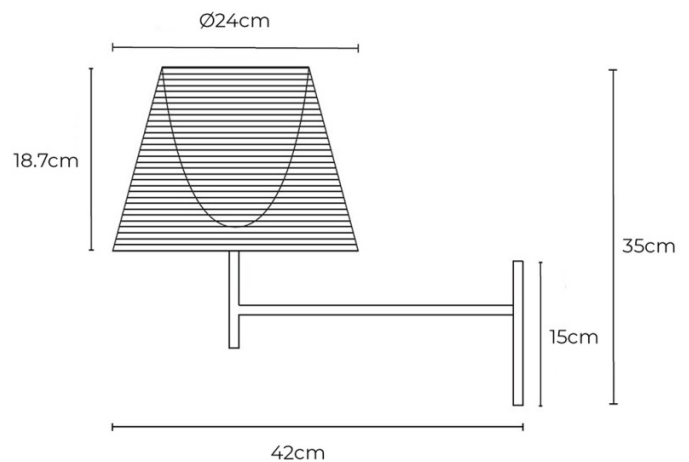

PRODUCT SPECIFICATION

Light Source: 1 x Max 11.5W E27 LED (Excluded)

IP Code: 20

Dimming: Integrated dimmer on the product.

Dimensions: Shade: Ø24cm
Shade Height: 18.7cm
Depth: 42cm
Height: 35cm

For all sales and technical enquiries, please contact: