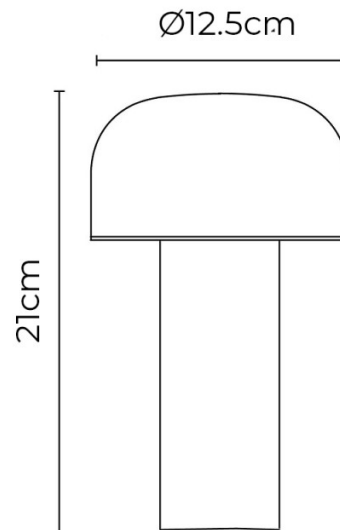

Please Note: The Flos Bellhop can be used outside only in dry weather conditions and must not be left outside for extended periods.

PRODUCT SPECIFICATION

- Light Source:** 2.5W, 2700K, 151 Lumens
- IP Code:** 20
- Dimming:** Integrated dimmer on the product.
- Dimensions:** Ø12.5cm
Height: 21cm
Charging Cable Length: 120cm