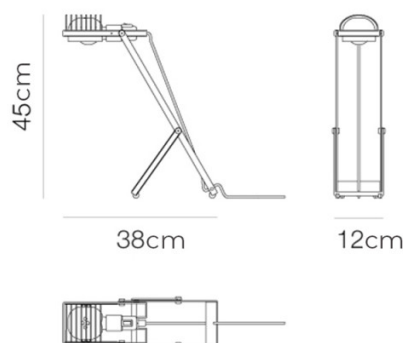

PRODUCT SPECIFICATION

Light Source: 1 x Max 11W E27 A60 LED (Excluded)

IP Code: 20

Dimming: Integrated on/off switch included on the product.

Dimensions: Height: 45cm
Length: 38cm
Width: 12cm
Cable Length (with plug): 120cm