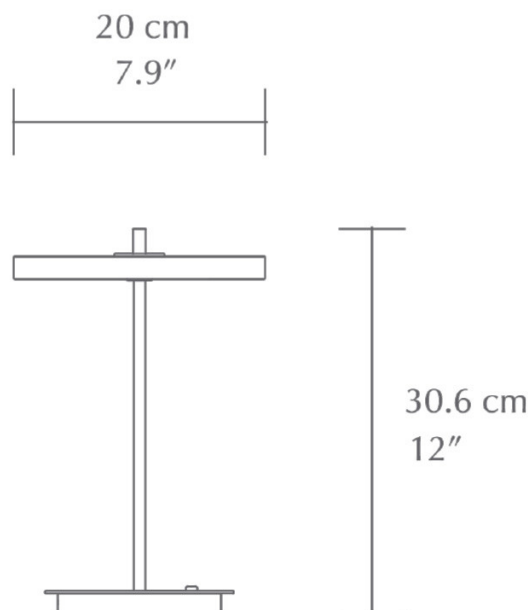

PRODUCT SPECIFICATION

Light Source: 2W, 3000K, 100 Lumens

IP Code: 20

Dimming: Integrated dimmer on the product.

Dimensions: Ø2cm
Height: 30.6cm

For all sales and technical enquiries, please contact:

+44 (0)114 263 4266