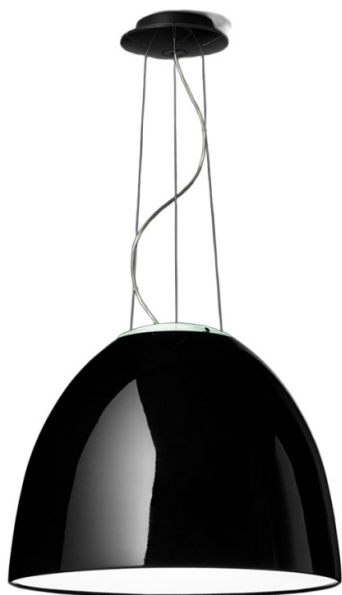

Artemide

Artemide Nur Gloss LED Pendant Light

LA6540/G

SOURCE: <https://www.davidvillagelighting.co.uk/product/Artemide-Nur-Gloss-LED-Pendant-Light/10002763>

PRODUCT DESCRIPTION

Designer: Ernesto Gismondi

Artemide Nur Gloss LED Pendant Light

Artemide Nur Gloss LED Pendant Light applies a perfectly smooth and polished finish to the Nur body, while keeping the light controlled within the shade rather than exposed below it. Designed by Ernesto Gismondi, it provides general ambient lighting through direct and indirect emission, and the standard Nur Gloss LED versions are Artemide App Compatible.

This page brings together Nur Gloss LED and Nur Mini Gloss LED. Both are encased in a diffuser at the bottom, which changes the lower edge slightly when seen from below. The larger fitting has more pull over a table or open area, while the Mini keeps the same idea in a smaller suspension.

Artemide Nur Gloss LED Pendant Light is available in White and Black, in standard and Mini sizes. In use, the gloss finish is what you notice first. Best suited for dining tables, kitchen islands, living spaces, and hospitality interiors where an integrated LED pendant is needed for general ambient light with a smoother, more polished surface.