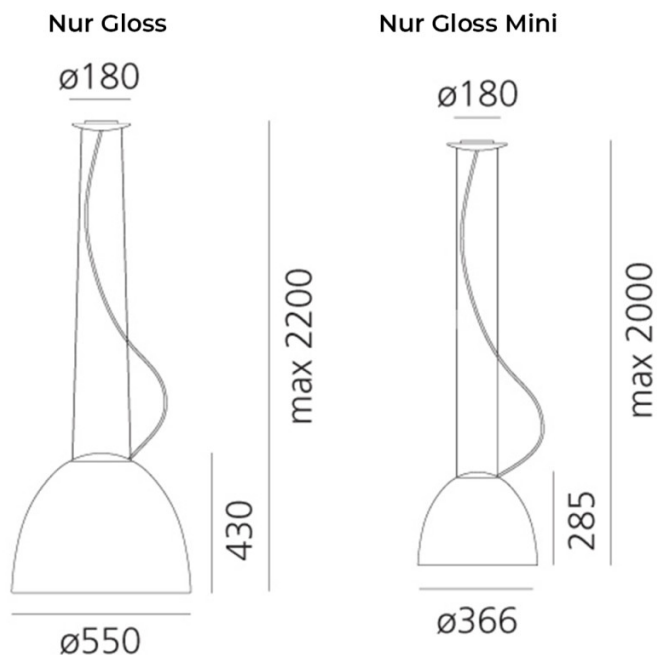

This page brings together Nur Gloss LED and Nur Mini Gloss LED. Both are encased in a diffuser at the bottom, which changes the lower edge slightly when seen from below. The larger fitting has more pull over a table or open area, while the Mini keeps the same idea in a smaller suspension.

PRODUCT SPECIFICATION

Light	Nur Gloss: 45W, 2700K, 2006 Lumens
Source:	Nur Gloss Mini: 30W, 2700K, 1287 Lumens
IP Code:	20
Dimming:	Nur Gloss: Dimmable via the Artemide App and Push to make/ switch dimming, dimmable using push to make switches. Please consult your electrician, additional wiring may be required on site.
	Nur Gloss Mini: Push to make/ switch dimming, dimmable using push to make switches. Please consult your electrician, additional wiring may be required on site.
Dimensions:	Nur Gloss: Height: 43cm Shade: Ø55cm Max Height from Ceiling: 220cm
	Nur Gloss Mini: Height: 28.5cm Shade: Ø36cm Base: Ø18cm Max Height from Ceiling: 220cm