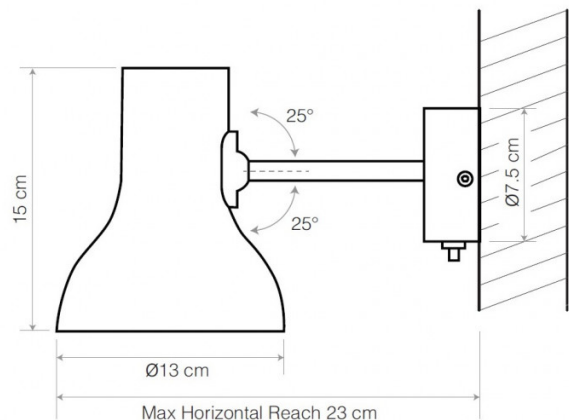

PRODUCT SPECIFICATION

Light Source:	1 x Max 10W E27 (Included)
IP Code:	20
Dimming:	Integrated on/off switch on the product for the hard-wired version. Can be wired to an external switch by a qualified electrician
Dimensions:	Shade: Ø13cm Shade Height: 15cm Wall Plate: Ø7.5cm Maximum Reach (from wall to shade): 23cm