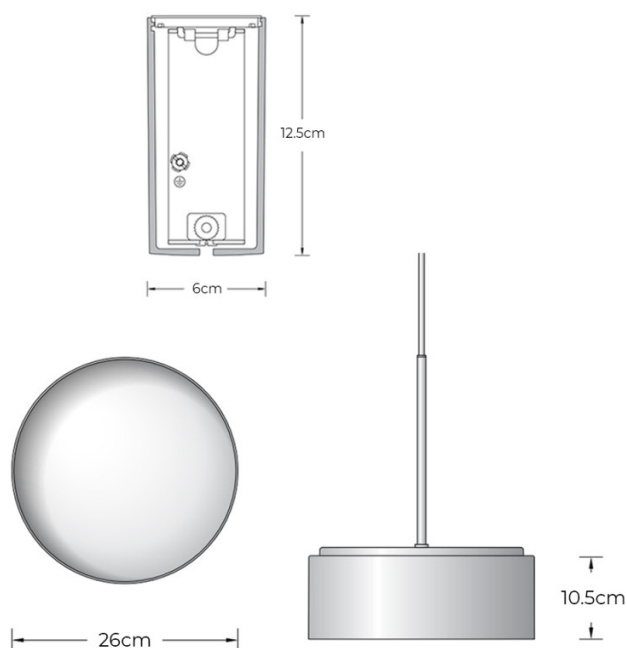

BEGA 50999 LED Pendant

EX-DISPLAY, BOXED IN A-GRADE NON-ORIGINAL PACKAGING.

GREAT QUALITY, SEE IMAGES FOR EXACT CONDITION. SUPPLIED WITH A SHORTENED CABLE LENGTH OF 128CM. 1x Black/Copper Available.

A modern downlighting solution, the BEGA 50999 Pendant creates a uniformly soft and pleasant lighting atmosphere, fitted with integrated LED technology to reduce glare. Crafted from aluminium with a sleek outer body, the BEGA 50999 allows you to choose between four inner finishes, all of which impact illumination. Choose between white, aluminium, brass or copper depending on your interior style and desired warmth. These metallic inner colours also reveal their true beauty when illuminated, with the lighting output highlighting the details in the metal.

The BEGA 50999 LED Pendant can be utilised in a range of settings, for both residential and commercial interiors, and can be displayed individually or in multiples for larger spaces. This luminaire is a perfect addition to reception areas, dining rooms, entryways and kitchens, as well as hotels, restaurants and bars.

PRODUCT SPECIFICATION

Light Source: 15.5W, 3000K, 1092 Lumens

IP Code: 20

Dimming: Non-Dimmable.

Dimensions: Shade: Ø26cm
Shade Height: 10.6cm
Cable Length: 128cm
Ceiling Canopy: Ø6cm x 12.5cm

For all sales and technical enquiries, please contact: