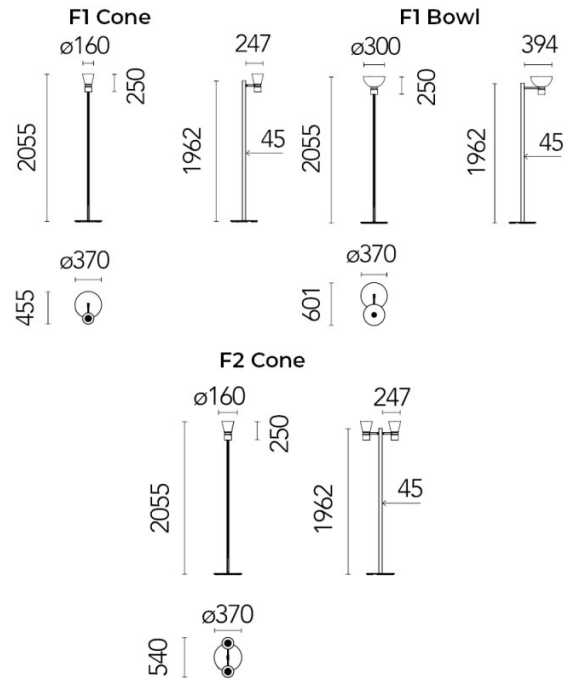

PRODUCT SPECIFICATION

Light Source: **F1 Cone:** 15W, 2700K, 545 Lumens
F1 Bowl: 15W, 2700K, 514 Lumens
F2 Cone: 25W, 2700K, 1090 Lumens

IP Code: 20

Dimming: Integrated dimmer on the product.

Dimensions: **F1 Cone:**
Height: 205.5cm
Base: Ø37cm
Shade: Ø16cm

F1 Bowl:
Height: 205.5cm
Base: Ø37cm
Shade: Ø30cm

F2 Cone:
Height: 205.5cm
Base: Ø37cm
Shade: Ø16cm

Cable Length: 320cm

For all sales and technical enquiries, please contact:

+44 (0)114 263 4266

info@davidvillagelighting.co.uk