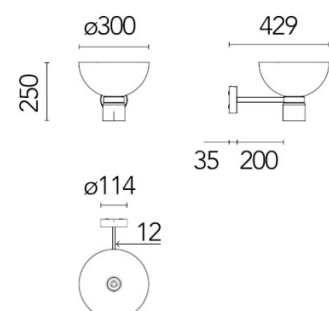

PRODUCT SPECIFICATION

Light Source: Cone: 12W, 2700K, 545 Lumens
Bowl: 12W, 2700K, 514 Lumens

IP Code: 20

Dimming: Dimmable via mains phase dimming.

Dimensions: Cone:
Height: 25cm
Width: 16cm
Depth: 28.2cm

Bowl:
Height: 25cm
Width: 30cm
Depth: 42.9cm

Cone

Bowl

For all sales and technical enquiries, please contact:

+44 (0)114 263 4266

info@davidvillagelighting.co.uk

www.davidvillagelighting.co.uk