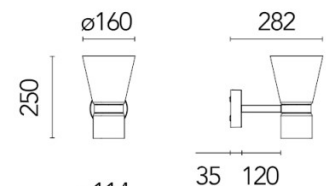

PRODUCT SPECIFICATION

Light Source: Cone: 12W, 2700K, 545 Lumens
Bowl: 12W, 2700K, 514 Lumens

IP Code: 20

Dimming: Dimmable via mains phase dimming.

Dimensions: Cone:
Height: 25cm
Width: 16cm
Depth: 28.2cm

Bowl:
Height: 25cm
Width: 30cm
Depth: 42.9cm

Cone

Bowl

For all sales and technical enquiries, please contact:

+44 (0)114 263 4266

info@davidvillagelighting.co.uk

www.davidvillagelighting.co.uk