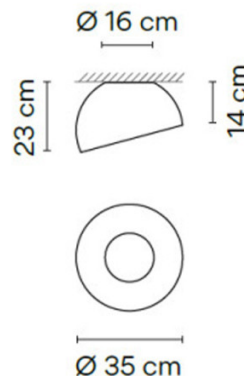

Please note, this product is also available in a larger Ø70cm version. [Contact us](#) for pricing and information.

PRODUCT SPECIFICATION

Light Source:	12W, 2700K, 644 Lumens
IP Code:	20
Dimming:	Dimmable via 1-10V dimming systems. Please consult your electrician, additional wiring may be required on site.
Dimensions:	Shade: Ø35cm Height: 23cm