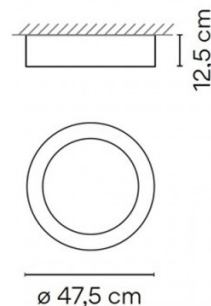

Please note, this product is also available in a larger Ø78.5cm version. [Contact us](#) for pricing and information.

PRODUCT SPECIFICATION

| | |
|----------------------|---|
| Light Source: | 26.5W, 2700K, 2207 Lumens |
| IP Code: | 20 |
| Dimming: | Dimmable via 1-10V dimming systems. Please consult your electrician, additional wiring may be required on site. |
| Dimensions: | Shade: Ø47.5cm Height: 12.5cm |