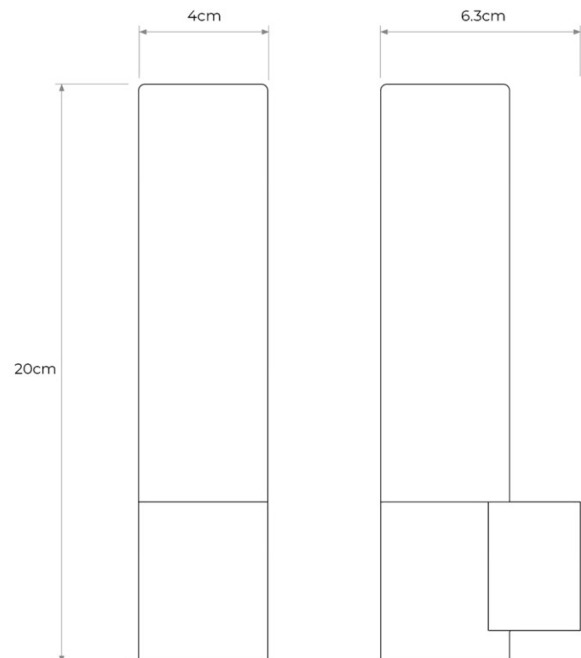

astro

Astro Bari Wall Light

LA11450

SOURCE: <https://www.davidvillagelighting.co.uk/product/Astro-Bari-Wall-Light/10002739>

PRODUCT DESCRIPTION

Designer: Astro Design Team

Astro Bari Wall Light

Made with an opal glass cylindrical shade mounted on a simple polished chrome fitting, the petite size of this wall light makes it especially well-suited to smaller rooms. Install one on either side of a mirror as a bright and comfortable task light. It's IP44 rated so it's safe to use in bathrooms but it also works well as an ambient lighting solution elsewhere in your home.

PRODUCT SPECIFICATION

Light Source: 1 x Max 40W G9 Dimmable (Excluded)

IP Code: 44

Dimming: Dimmable via mains phase dimming.

Dimensions: Height: 20cm
Width: 4cm
Depth: 6.3cm

For all sales and technical enquiries, please contact: