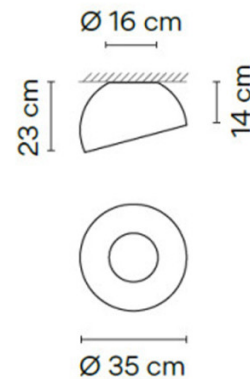

Please note, this product is also available in a larger Ø70cm version. [Contact us](#) for pricing and information.

PRODUCT SPECIFICATION

- Light Source:** 12W, 2700K, 644 Lumens
- IP Code:** 20
- Dimming:** Dimmable via 1-10V/push to make dimming systems. Please consult your electrician, additional wiring may be required on-site.
- Dimensions:** Shade: Ø35cm
Height: 23cm