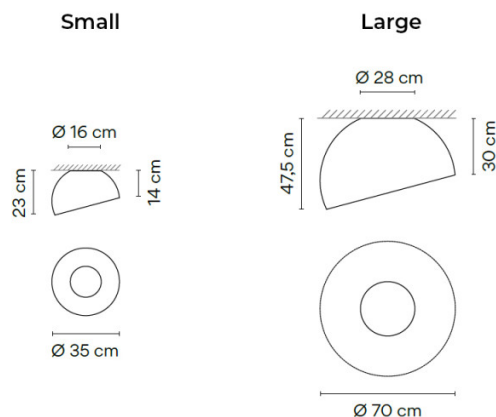

Available in two sizes, this version directs the light at an angle rather than straight down, making it a good option for spaces that need a more considered spread of illumination. The light still feels broad and comfortable, but with a clearer sense of direction that can help draw attention across a surface or better suit the shape of a room. Used alone or in multiples, it offers a clean ceiling solution with a warmer finish than an all-metal fitting.

PRODUCT SPECIFICATION

Light Source:	Small: 12W, 2700K, 644 Lumens Large: 26.5W, 2700K, 2207 Lumens
IP Code:	20
Dimming:	Dimmable via 1-10V/push to make dimming systems. Please consult your electrician, additional wiring may be required on-site.
Dimensions:	<p>Small: Shade: Ø35cm Height: 23cm</p> <p>Large: Shade: Ø70cm Height: 47.5cm</p>