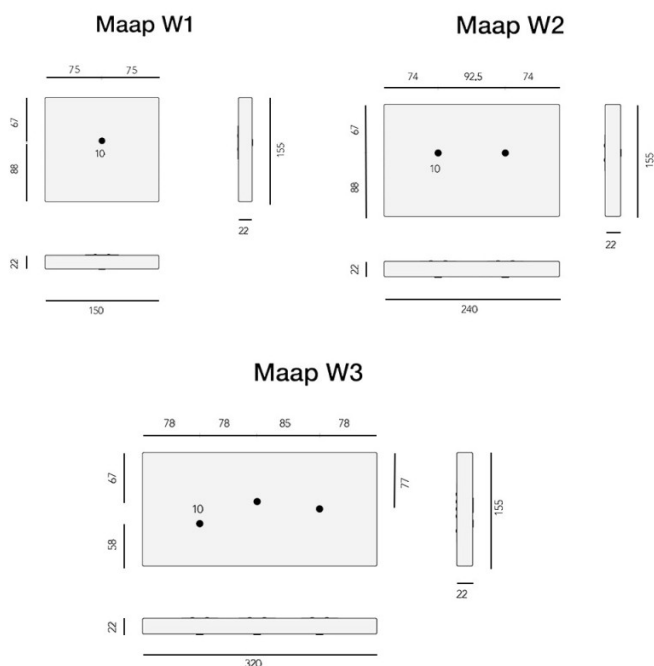

## PRODUCT SPECIFICATION

**Light Source:** **Maap W1:** 4 x Max 15W LED E27 (Excluded)  
**Maap W2:** 8 x Max 15W LED E27 (Excluded)  
**Maap W3:** 12 x Max 15W LED E27 (Excluded)

**IP Code:** 20

**Dimming:** Dimmable via mains phase dimming.

**Dimensions: Maap W1**  
 Height: 155cm  
 Width: 150cm  
 Depth: 22cm

**Maap W2**  
 Height: 155cm  
 Width: 240cm  
 Depth: 22cm

**Maap W3**  
 Height: 155cm  
 Width: 320cm  
 Depth: 22cm

**For all sales and technical enquiries, please contact:**