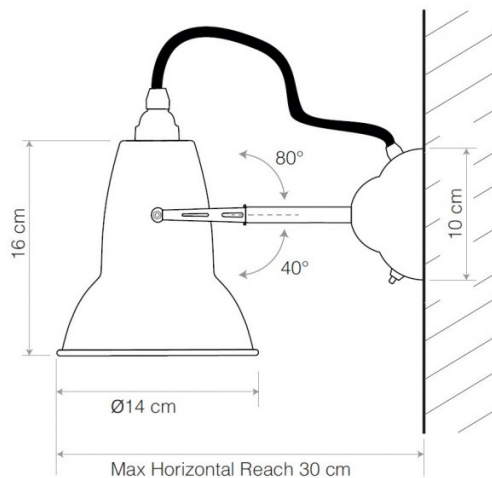

The 1227 Brass wall light has a fully rotational shade and a built-in switch, meaning that you have complete directional control of the light with the least amount of ease possible. With the option of also hard wiring the light to be controlled by a mains switch, this wall light is completely versatile and would look best either lining your lounge or kitchen area at home or in a workplace. Available in two colours, match the wall light with other lights from the [Anglepoise Original 1227 collection](#) to fill your space with Carwardine's design.

PRODUCT SPECIFICATION

Light Source: 1 x Max 10W E27 (excluded)

IP Code: 20

Dimming: Integrated on/off switch on the product.

Dimensions: Shade: Ø14cm
Shade Height: 16cm
Wall Plate: Ø10cm
Maximum Reach (from wall to shade): 30cm