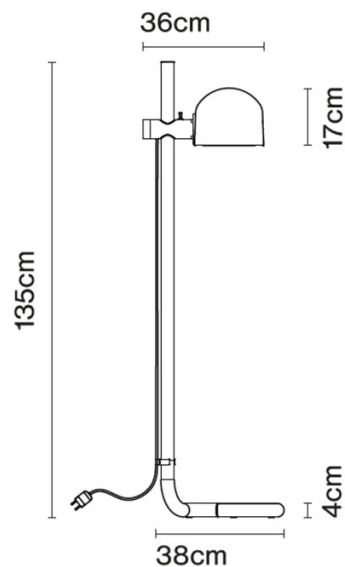

marset

Marset Lauro Floor Lamp

LA11442/F

SOURCE: <https://www.davidvillagelighting.co.uk/product/Marset-Lauro-Floor-Lamp/10002691>

PRODUCT DESCRIPTION

Designer: J. Pérez Mateo and P. Aragay

Marset Lauro Floor Lamp

The Marset Lauro Floor Lamp is a reissued 1970s design that carries a visual style, whilst also being functional. Its adjustable shade rotates and slides on the stem, letting you direct the beam exactly where you want it, ideal beside a sofa, armchair, or in a quiet corner where you want focused light without overhead glare. The circular base and steel tube structure give it a sculptural presence that suits both modern homes and professional spaces.

Lauro is available in dark brown or chromed steel, paired with either an opal diffuser for a softer, more ambient effect or a black shade for a more directional output. It uses an E27 bulb and is operated via an on-off switch integrated on the product, with a 250cm cable for placement flexibility. A strong choice for lounges, libraries, studios, and hospitality settings where you want a floor lamp that looks considered and performs reliably.

PRODUCT SPECIFICATION

- Light Source:** 1 x Max 7.5W E27 LED (Excluded)
- IP Code:** 20
- Dimming:** Integrated on/off switch on the product.
- Dimensions:** Height: 135cm
Shade Depth: 36cm
Base Depth: 38cm
Shade Height: 17cm
Cable Length: 250cm