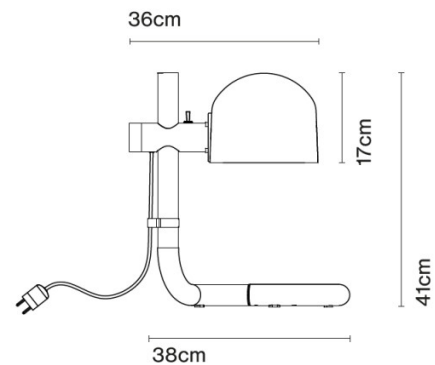

Finish options pair a dark brown or chromed steel structure with either an opal diffuser for a more diffused glow or a black shade for a more directed beam. Lauro uses an E27 bulb and features an on-off switch integrated, with a 250cm cable for flexible placement. Display it as a standalone feature, or use it in pairs to frame a sofa, console, or desk setting.

PRODUCT SPECIFICATION

Light Source: 1 x Max 7.5W E27 LED (Excluded)

IP Code: 20

Dimming: Integrated on/off switch on the product.

Dimensions: Height: 41cm
Shade Depth: 36cm
Base Depth: 38cm
Shade Height: 17cm
Cable Length: 250cm