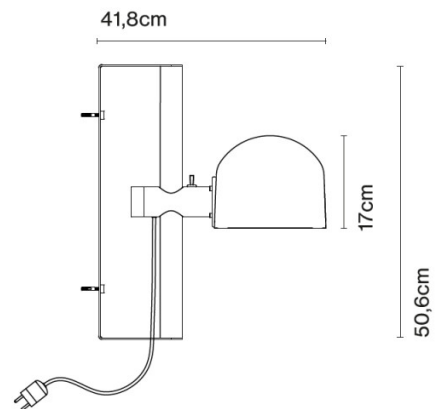

marset

Marset Lauro Wall Light

LA11442

SOURCE: <https://www.davidvillagelighting.co.uk/product/Marset-Lauro-Wall-Light/10002689>

PRODUCT DESCRIPTION

Designer: J. Pérez Mateo and P. Aragay

Marset Lauro Wall Light

The Marset Lauro Wall Light is a reissued classic with a strong 1970s profile, designed to feel architectural without becoming fussy. Its rotating, height-adjustable shade lets you aim the light precisely, making it a practical choice beside a bed, next to a sofa, or anywhere you want a reading light that can be tuned to the moment. The wall version is plug-in, which makes it useful in spaces where you want a wall light without committing to a hardwired point.

PRODUCT SPECIFICATION

- Light Source:** 1 x Max 7.5W E27 LED (Excluded)
- IP Code:** 20
- Dimming:** Integrated on/off switch on the product.
- Dimensions:** Height: 50.6cm
Depth: 41.8cm
Shade Height: 17cm
Cable Length: 250cm