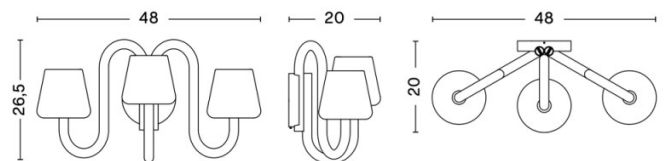

PRODUCT SPECIFICATION

Light Source: 3 x Max 3W G9 LED (Excluded)

IP Code: 20

Dimming: Dimmable via mains phase dimming.

Dimensions: Height: 26.5cm
Width: 48cm
Depth: 20cm

For all sales and technical enquiries, please contact: