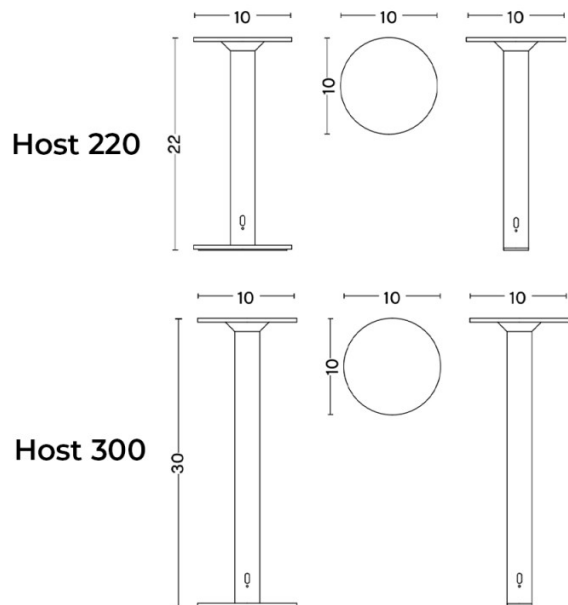

PRODUCT SPECIFICATION

Light Source: 2W, 2700K, 113 Lumens

IP Code: 44

Dimming: Integrated dimmer on the product.

Dimensions: Host 220
 Height: 22cm
 Width: Ø10cm

Host 300
 Height: 30cm
 Width: Ø10cm

Charging Cable Length: 100cm (USB-C)