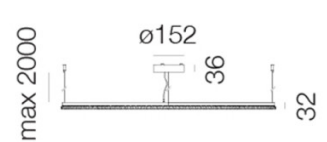

IP Code: 20

Dimming: Dimmable via Push to make/Switch and Dali dimming systems. Please consult your electrician, additional wiring may be required on site.

Dimensions: Circular 832:
Fixture: Ø83.2cm

Circular 1100:
Fixture: Ø110cm

Cable Length: 200cm (Max)

Circular 832

832

Circular 1100

1100

For all sales and technical enquiries, please contact:

+44 (0)114 263 4266

info@davidvillagelighting.co.uk