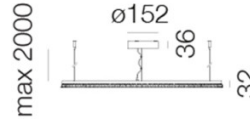

PRODUCT SPECIFICATION

Light Source: **Circular 832:** 27W, 3000K, 4452 Lumens
Circular 1100: 36W, 3000K, 5936 Lumens

IP Code: 20

Dimming: Dimmable via Push to make/Switch and Dali dimming systems. Please consult your electrician, additional wiring may be required on site.

Dimensions: Circular 832:
Fixture: Ø83.2cm

Circular 1100:
Fixture: Ø110cm

Cable Length: 200cm (Max)

832

1100

For all sales and technical enquiries, please contact:

+44 (0)114 263 4266

info@davidvillagelighting.co.uk

www.davidvillagelighting.co.uk