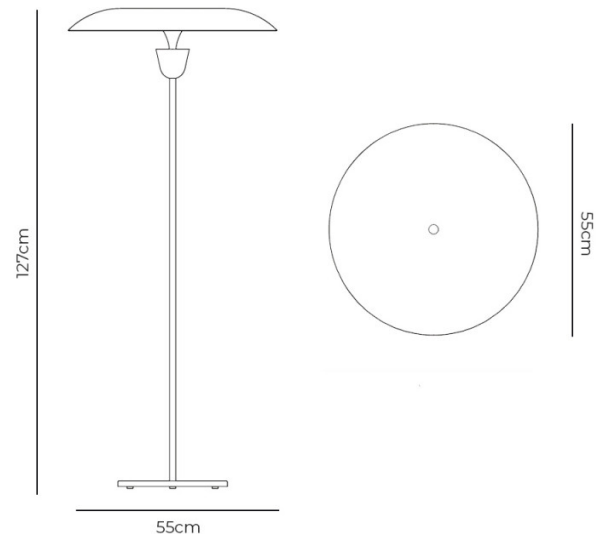

### New Works Kantarell LED Floor Lamp

The Kantarell Floor Lamp is a distinctive piece created by Norwegian designer Falke Svaton. Svaton studied directing light before creating the Kantarell and uses a trumpet-like shape to act as a funnel at the centre of the lamp. The resulting floor lamp features a contemporary silhouette that blends elegance and technical expertise. Kantarell is available in two finishes, either Nickel/White or Black/White, and is a distinct lighting solution with timeless potential.

## PRODUCT SPECIFICATION

- Light Source:** 12.1W, 2700K, 1000 Lumens
- IP Code:** 20
- Dimming:** Integrated dimmer on the product.
- Dimensions:** Height: 127cm  
Width: 55cm  
Cable Length: 150cm

**For all sales and technical enquiries, please contact:**