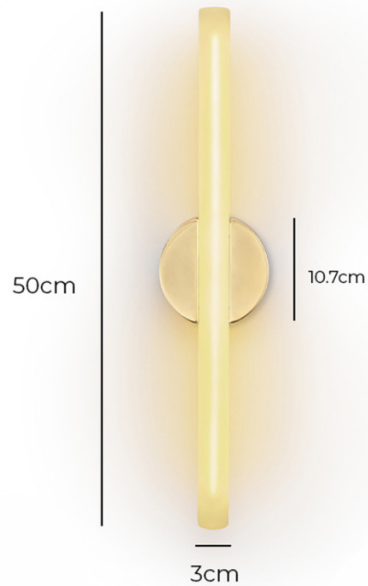

CLEARANCE
OFFERS

LA11037/CLEAR

Tala Kilter Small Wall Light CLEARANCE

SOURCE: <https://www.davidvillagelighting.co.uk/product/Tala-Kilter-Small-Wall-Light-CLEARANCE/10002635>

PRODUCT DESCRIPTION

Designer: Tala Lighting

Tala Kilter Small Wall Light

**BRAND NEW, BOXED IN B-GRADE ORIGINAL PACKAGING.
7 x White Available.**

The Tala Kilter Wall Light is a beautiful combination of architectural and decorative lighting. The silhouette consists of a linear S14D light source fitted to a circular wall mount available in either Brass, White or Dark Grey. Named in reference to the delicate confluence of the linear light source and central pivoting fixture, Kilter embraces geometric forms and helps you achieve visual harmony in your interior. The lightly frosted bulb subtly exposes the internal filament when illuminated. The result is a warm, functional illumination that generates a peaceful ambience.

Thanks to the IP44 rating it can be used in humid or damp environments such as bathrooms and wet rooms. Kilter can be displayed individually or in pairs on either side of a mirror or vanity. Similarly, it is an elegant lighting solution for kitchens, hallways, living rooms and dining spaces.

PRODUCT SPECIFICATION

Light Source: 1 x Max 6W S14D LED (Included)

IP Code: 44

Dimming: Dimmable via mains phase.

Dimensions: Height: 50cm
Width: 3cm
Wall Mount: Ø10.7cm

For all sales and technical enquiries, please contact: