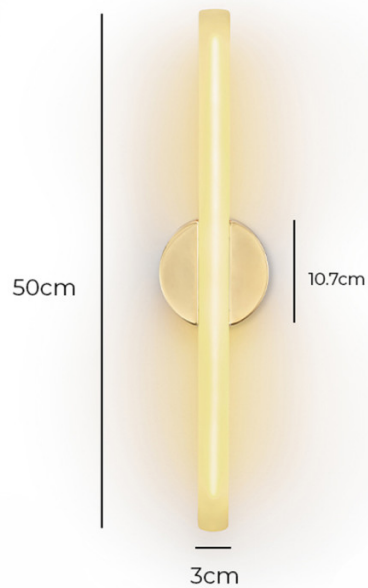

CLEARANCE
OFFERS

LA11037/CLEAR

Tala Kilter Small Wall Light CLEARANCE

SOURCE: <https://www.davidvillagelighting.co.uk/product/Tala-Kilter-Small-Wall-Light-CLEARANCE/10002635>

PRODUCT DESCRIPTION

Designer: Tala Lighting

Tala Kilter Small Wall Light

**BRAND NEW, BOXED IN B-GRADE ORIGINAL PACKAGING.
7 x White Available.**

The Tala Kilter Wall Light is a beautiful combination of architectural and decorative lighting. The silhouette consists of a linear S14D light source fitted to a circular wall mount available in either Brass, White or Dark Grey. Named in reference to the delicate confluence of the linear light source and central pivoting fixture, Kilter embraces geometric forms and helps you achieve visual harmony in your interior. The lightly frosted bulb subtly exposes the internal filament when illuminated. The result is a warm, functional illumination that generates a peaceful ambience.

Thanks to the IP44 rating it can be used in humid or damp environments such as bathrooms and wet rooms. Kilter can be displayed individually or in pairs on either side of a mirror or vanity. Similarly, it is an elegant lighting solution for kitchens, hallways, living rooms and dining spaces.

PRODUCT SPECIFICATION

Light Source: 1 x Max 6W S14D LED (Included)

IP Code: 44

Dimming: Dimmable via mains phase.

Dimensions: Height: 50cm
Width: 3cm
Wall Mount: Ø10.7cm

For all sales and technical enquiries, please contact: