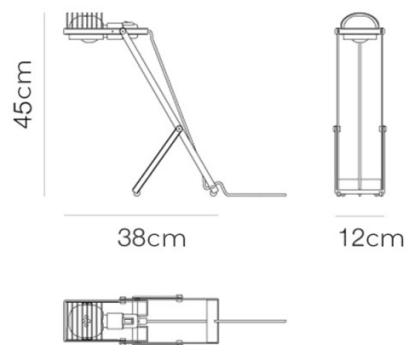

PRODUCT SPECIFICATION

- Light Source:** 1 x Max 11W E27 LED (Excluded)
- IP Code:** 20
- Dimming:** Integrated on/off switch included on the product.
- Dimensions:** Height: 45cm
Length: 38cm
Width: 12cm
Cable Length (with plug): 120cm