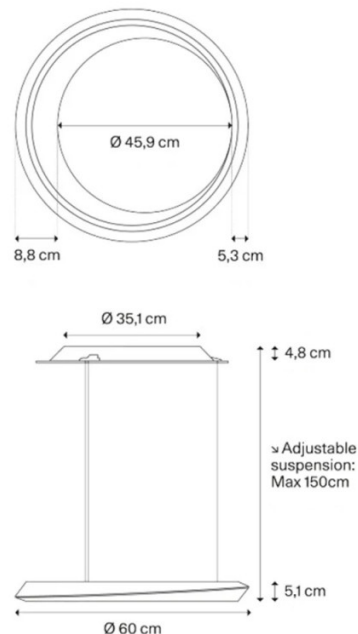

Scaled at 60cm in diameter and surprisingly slim in profile, Tidal floats on three fine cables from a discreet circular canopy. Adjustable by hand up to a 150cm drop, ideal for hospitality and dining, where table layouts change. Finished in matte white, black, extra matte champagne or terra, Tidal brings high output, comfort, and a quietly sculptural presence to kitchens, dining areas, reception desks, and collaborative zones.

IP Code: 20

Dimming: Dimmable via Triac dimming.

Dimensions: Shade: Ø60cm  
Shade Height: 5.1cm

Cable Length (Adjustable): 150cm (Max)

**For all sales and technical enquiries, please contact:**

+44 (0)114 263 4266