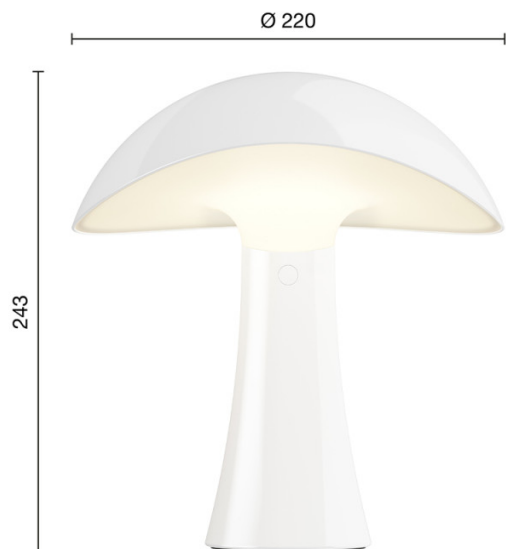

Louis Poulsen Rumees LED Portable Lamp

Designed by Gabriel Tan for Louis Poulsen, the Rumees LED Portable pairs a sculptural, asymmetrical profile with warm, comfortable light. The gently tilted shade delivers a soft, diagonal wash for close-up tasks and bedtime reading, while the diffuser creates a 360-degree ambient glow that is calm and glare-free. With IP44 protection, Rumees is suited to indoor spaces and sheltered outdoor settings, from bedrooms and living rooms to terraces and patio tables.

Rumees Combining the Danish word "rum" (meaning space or room) with the English word "me", features an integrated LED at 2700K to provide a warm and ambient light, controlled by a three-step dimmer on the base, allowing quick changes between 10 percent, 33 percent and 100 percent output. The rechargeable and replaceable battery supports flexible daily use, and charging is via USB-C. Finished in a high-gloss polycarbonate shell that feels good in the hand, the Rumees Portable Lamp is available in Cloud White, Earth Grey and Night Blue, making it easy to place across contemporary and classic interiors.

PRODUCT SPECIFICATION

Light Source: 2W, 2700K, 164 Lumens

IP Code: 44

Dimming: Integrated dimmer on the product

Dimensions: Shade: Ø22cm
Height: 24.3cm

Charging Cable (USB-C) Length: 150cm

For all sales and technical enquiries, please contact: