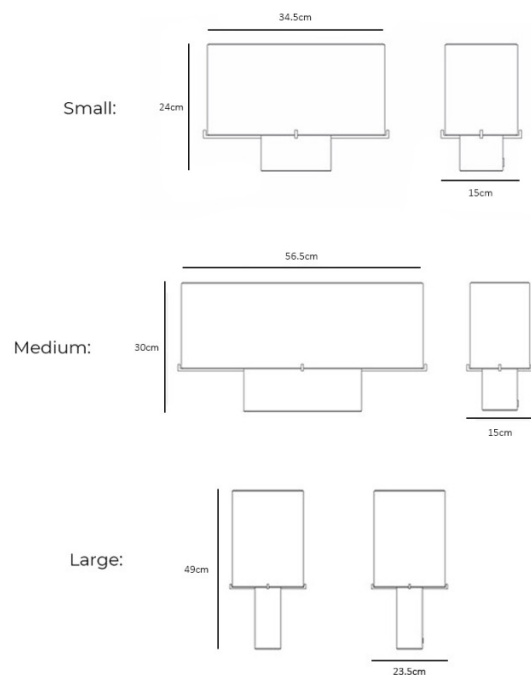

The Nonna Table Lamp also offers three sizes, the largest model, with a height of 49cm, which introduces vertical rhythm and quiet drama to shelves or sideboards, or the more compact small and medium, both of which are designed to sit easily on consoles, window ledges, or smaller surfaces. Each of these ambient lighting solutions adds Nordic charm to your space, no matter where you decide to display them, generating a cosy atmosphere.

PRODUCT SPECIFICATION

Light Source: **Small & Medium:** 2 x Max 15W E27 (Excluded)
Large: 1 x Max 15W E27 (Excluded)

IP Code: 20

Dimming: In-line on/off switch on the cable.

Dimensions: Small:
Height: 24cm
Width: 34.5cm
Depth: 15cm

Medium:
Height: 30cm
Width: 56.5cm
Depth: 15cm

Large:
Height: 49cm
Width: 23.5cm
Depth: 23.5cm

Cable Length: 220cm

For all sales and technical enquiries, please contact:

+44 (0)114 263 4266

info@davidvillagelighting.co.uk