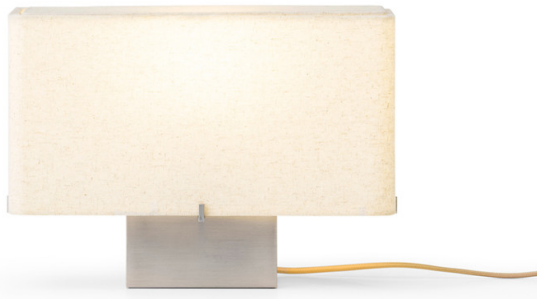

Audo Copenhagen Nonna Table Lamp

LA11386

SOURCE: <https://www.davidvillagelighting.co.uk/product/Audo-Copenhagen-Nonna-Table-Lamp/10002585>

PRODUCT DESCRIPTION

Designer: Kroyer-Saetter-Lassen

Audo Copenhagen Nonna Table Lamp

The Audo Copenhagen Nonna Table Lamp offers a variety of options and provides an elegant design with warm, inviting illumination. Designed by Kroyer-Saetter-Lassen, these sculptural luminaires encapsulate a modern yet familiar interpretation of timeless design. Anchored by a warm travertine stone or aluminium base and paired with a softly diffused sand-coloured shade, each Nonna lamp creates a gentle, ambient glow that feels both refined and reassuring.

The Nonna Table Lamp also offers three sizes, the largest model, with a height of 49cm, which introduces vertical rhythm and quiet drama to shelves or sideboards, or the more compact small and medium, both of which are designed to sit easily on consoles, window ledges, or smaller surfaces. Each of these ambient lighting solutions adds Nordic charm to your space, no matter where you decide to display them, generating a cosy atmosphere.

PRODUCT SPECIFICATION

Light Source: **Small & Medium:** 2 x Max 15W E27 (Excluded)
Large: 1 x Max 15W E27 (Excluded)

IP Code: 20

Dimming: In-line on/off switch on the cable.

Dimensions: Small:
Height: 24cm
Width: 34.5cm
Depth: 15cm