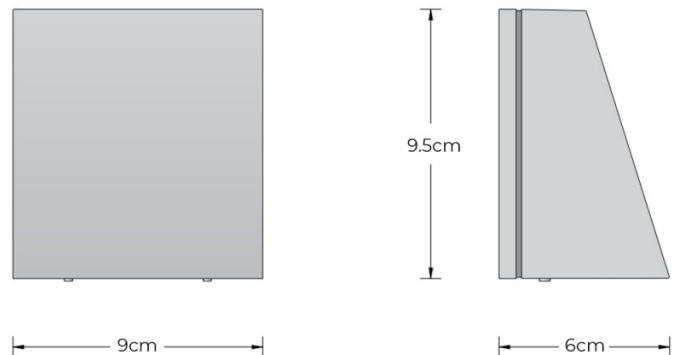

PRODUCT SPECIFICATION

Light Source: 2.7W, 3000K, 198 Lumens

IP Code: 64

Dimming: Non-Dimmable.

Dimensions: Height: 9.5cm
Width: 9cm
Depth: 6cm

For all sales and technical enquiries, please contact:

+44 (0)114 263 4266