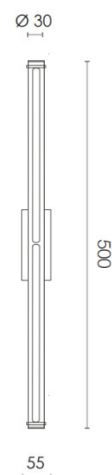

### RUBN Bloomsbury 500 LED Wall Light

The RUBN Bloomsbury 500 LED Wall Light by Niclas Hoflin distils minimal design into an elegant, linear form. Its compact 500 mm size makes it ideal for smaller spaces, delivering a soft yet effective wash of light that can enhance both residential and commercial interiors. Crafted with precision in Sweden, the Bloomsbury is available in a variety of premium finishes including brass, steel, copper and powder-coated colours, each giving a distinct character to the design.

## PRODUCT SPECIFICATION

<b>Light Source:</b>	7W, 2700K, 850 Lumens
<b>IP Code:</b>	20
<b>Dimming:</b>	Hardwired (with driver): Dimmable via mains phase dimming. Cable and plug: In-line dimmer included on cable.
<b>Dimensions:</b>	Shade: Ø3cm Height: 50cm Width: 5.5cm Depth: 8cm Cable Length: 300cm